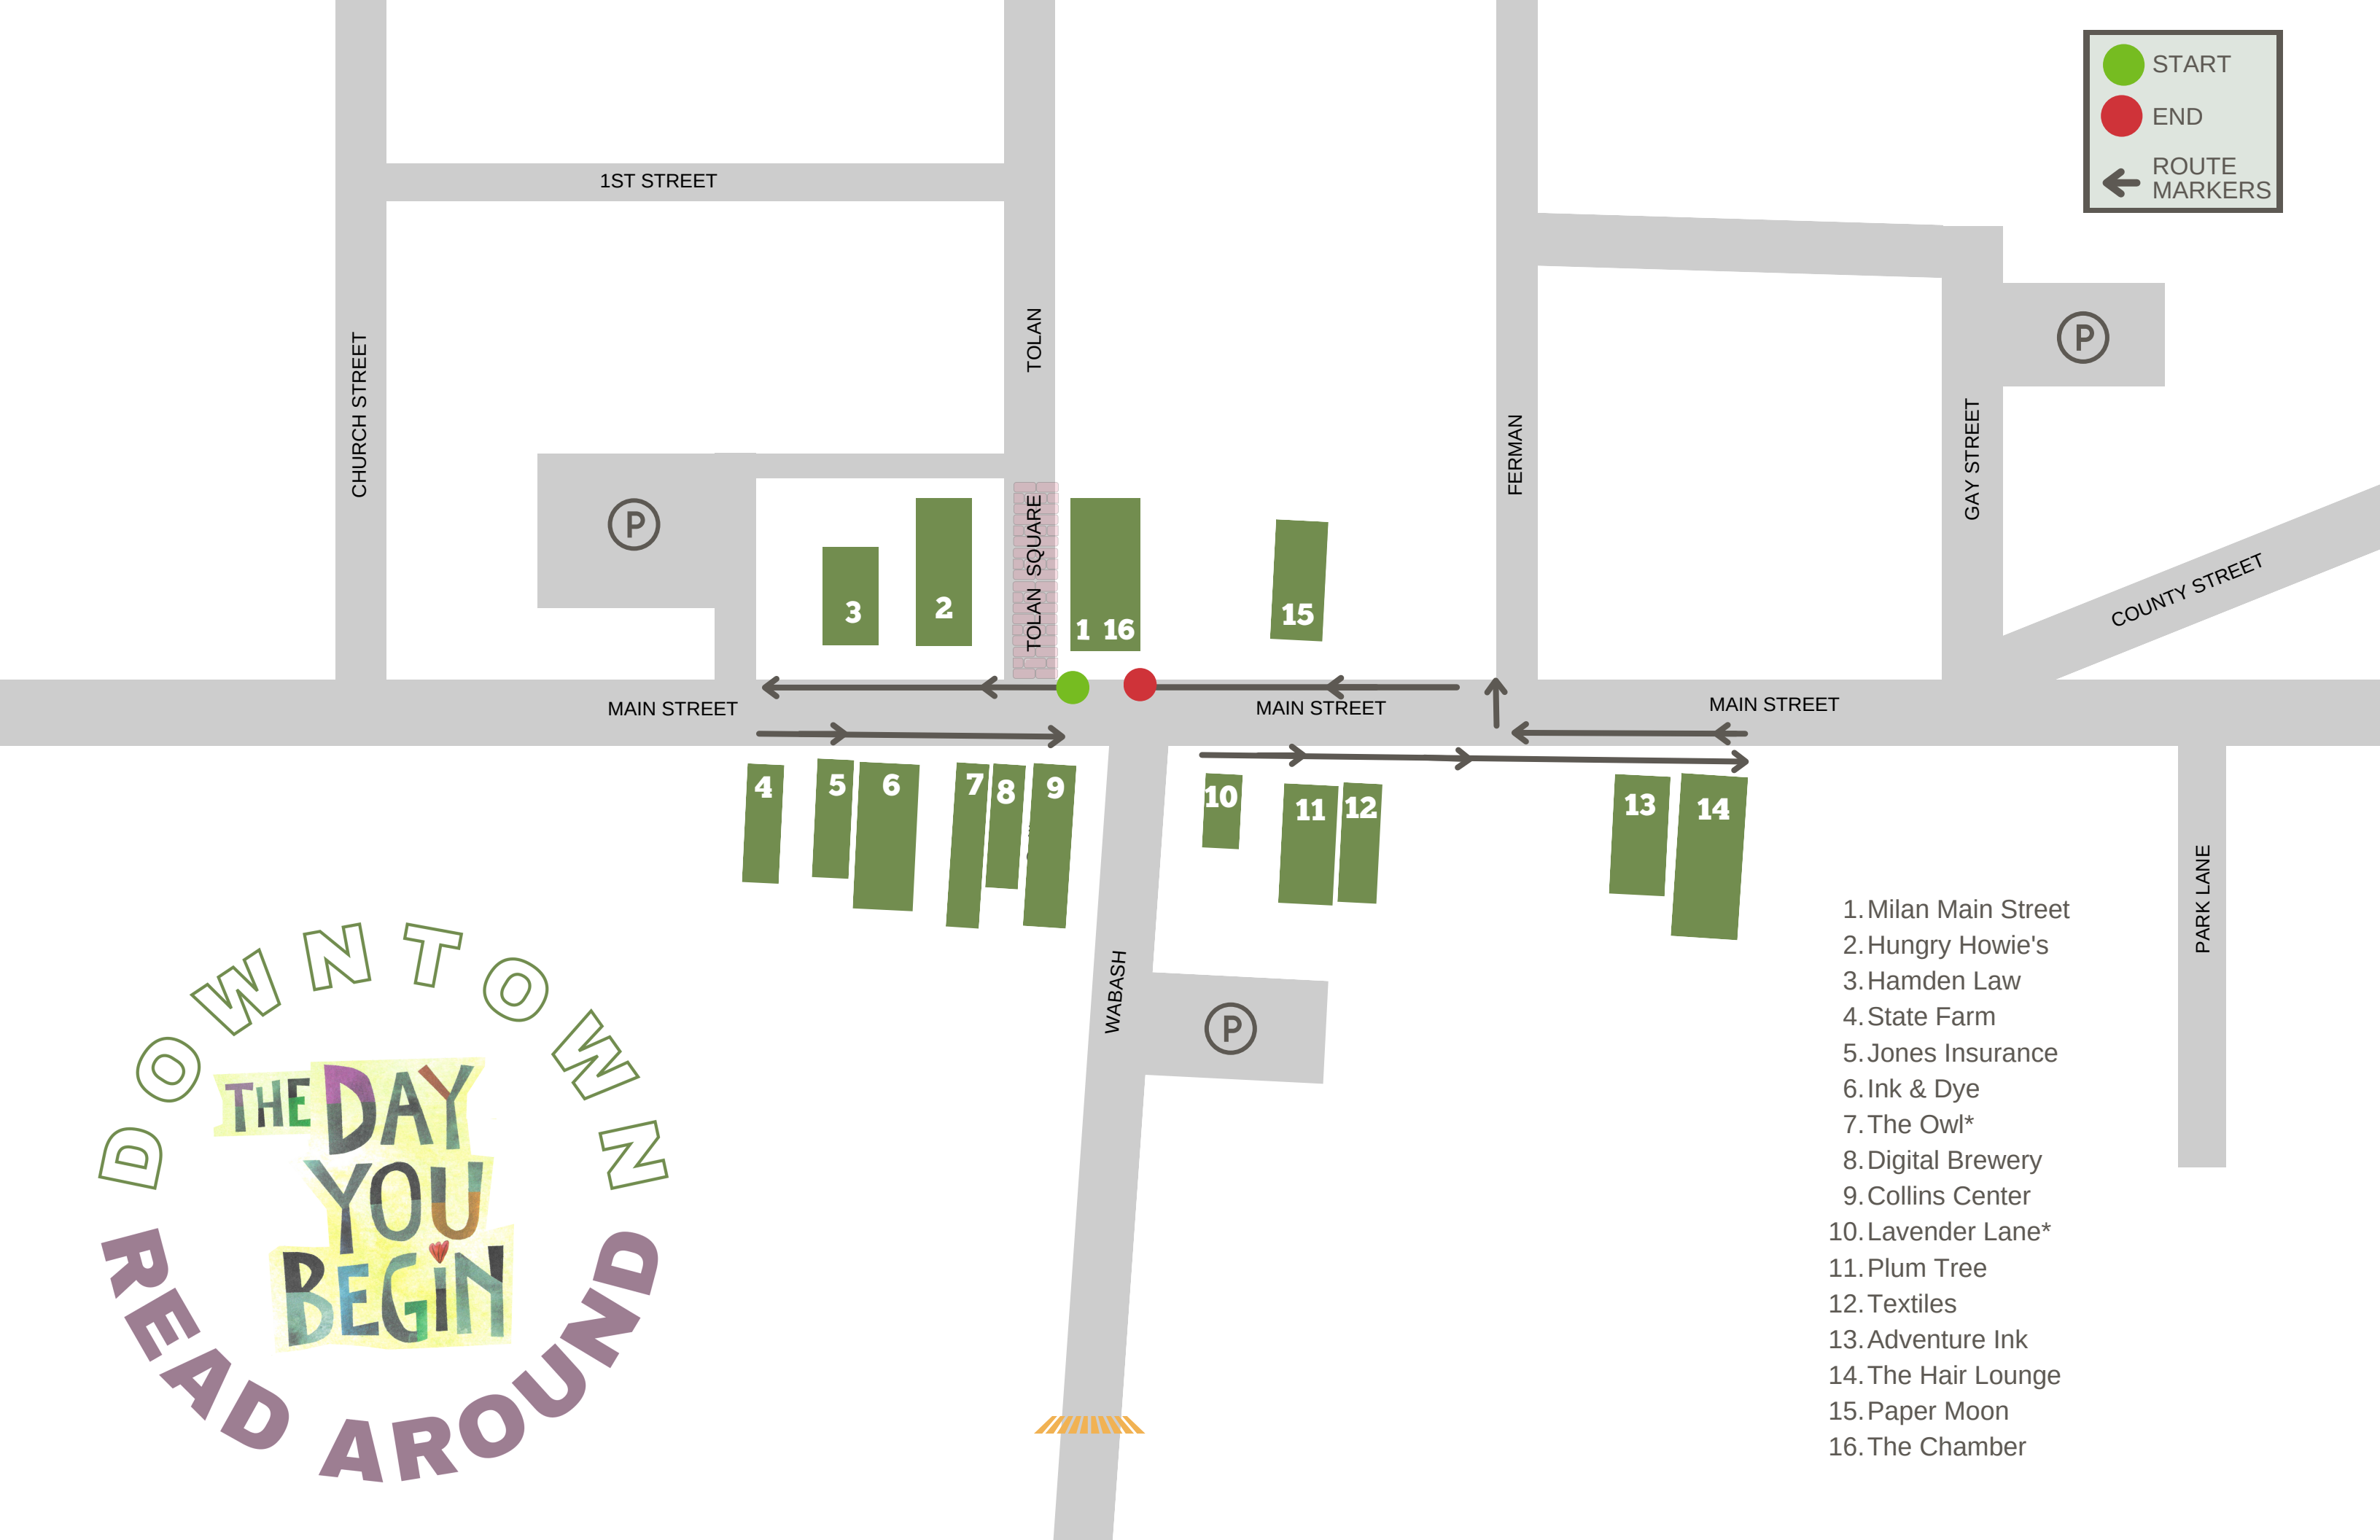

 START
 END
 ROUTE MARKERS

DOWN TOWN
 READ AROUND
 THE DAY YOU BEGIN

1. Milan Main Street
2. Hungry Howie's
3. Hamden Law
4. State Farm
5. Jones Insurance
6. Ink & Dye
7. The Owl*
8. Digital Brewery
9. Collins Center
10. Lavender Lane*
11. Plum Tree
12. Textiles
13. Adventure Ink
14. The Hair Lounge
15. Paper Moon
16. The Chamber